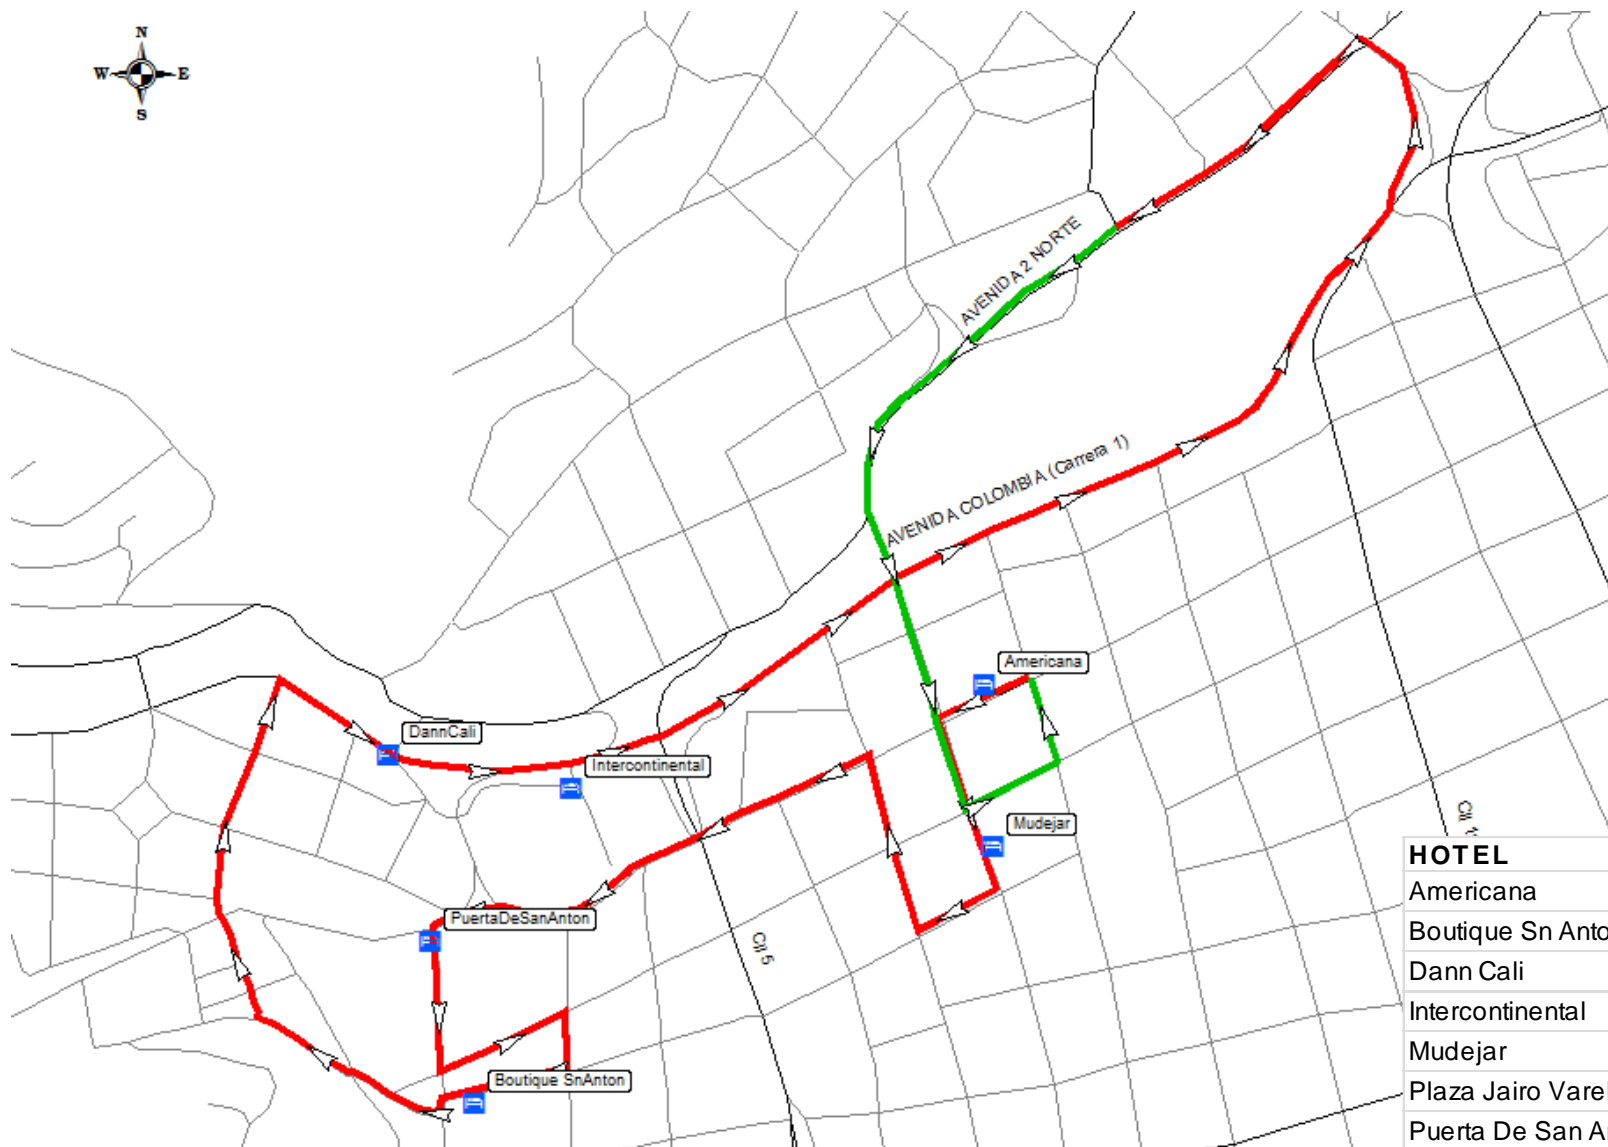

# BUS ROUTE MAPS ATHLETES' NIGHT

CALI, COLOMBIA

MOVILIDAD  
SOSTENIBLE LTDA

MOVILIDAD SOSTENIBLE LTDA

01/05/2013

HOTEL
Americana
Boutique Sn Antonio
Dann Cali
Intercontinental
Mudejar
Plaza Jairo Varela
Puerta De San Antonio

HOTEL
Americas
Apartahotel Del Río
Aqua Granada
Calima
Casa Sta Monica
Cosmos
Granada Real Hotel
Las Vegas Granada
Movich
Now
Plaza Jairo Varela
Sheraton
Torre De Cali

ROUTE GUIDE  
AND ARRIVAL  
PLACES

### ROUTE GUIDE AND ARRIVAL PLACES

REALIZED BY:

MOVILIDAD  
SOSTENIBLE LTDA

CONTENTS:

**NUMBER: 306**  
**ROUTE: SOUTH**  
**EVENT: ATHLETES' NIGHT**  
ATHLETES Y JUDGES

MAP:

6/7