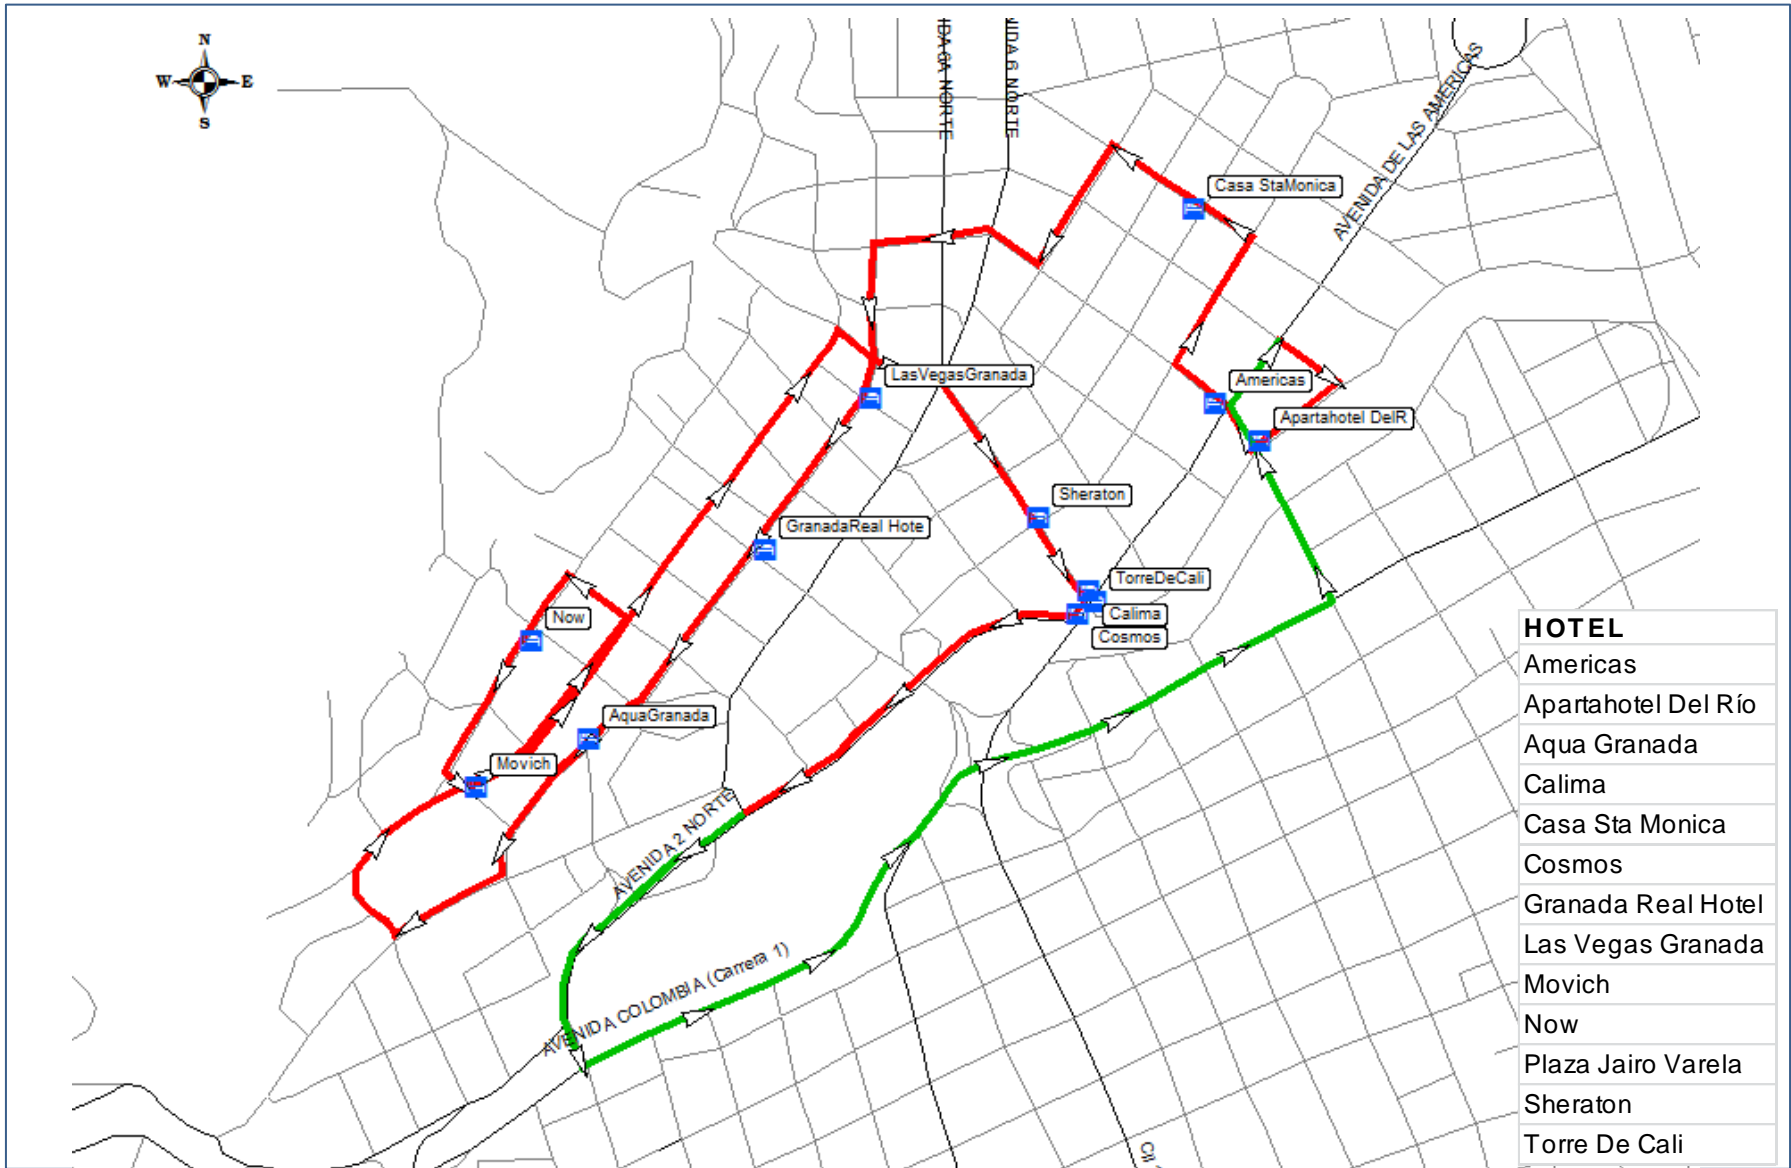

# BUS ROUTE MAPS ATHLETES' NIGHT

CALI, COLOMBIA

MOVILIDAD  
SOSTENIBLE LTDA

MOVILIDAD SOSTENIBLE LTDA

01/05/2013

HOTEL
Americana
Boutique Sn Antonio
Dann Cali
Intercontinental
Mudejar
Plaza Jairo Varela
Puerta De San Antonio

HOTEL
Americas
Apartahotel Del Río
Aqua Granada
Calima
Casa Sta Monica
Cosmos
Granada Real Hotel
Las Vegas Granada
Movich
Now
Plaza Jairo Varela
Sheraton
Torre De Cali

ROUTE GUIDE  
AND ARRIVAL  
PLACES

REALIZED BY:

MOVILIDAD  
SOSTENIBLE LTDA

CONTENTS:

**NUMBER: 302**  
**ROUTE: CENTER – NORTH**  
**EVENT: ATHLETES' NIGHT**

ATHLETES Y JUDGES

MAP:

2/7

**ROUTE GUIDE  
AND ARRIVAL  
PLACES**

### ROUTE GUIDE AND ARRIVAL PLACES

REALIZED BY:

MOVILIDAD  
SOSTENIBLE LTDA

CONTENTS:

**NUMBER: 306**  
**ROUTE: SOUTH**  
**EVENT: ATHLETES' NIGHT**  
ATHLETES Y JUDGES

MAP:

6/7