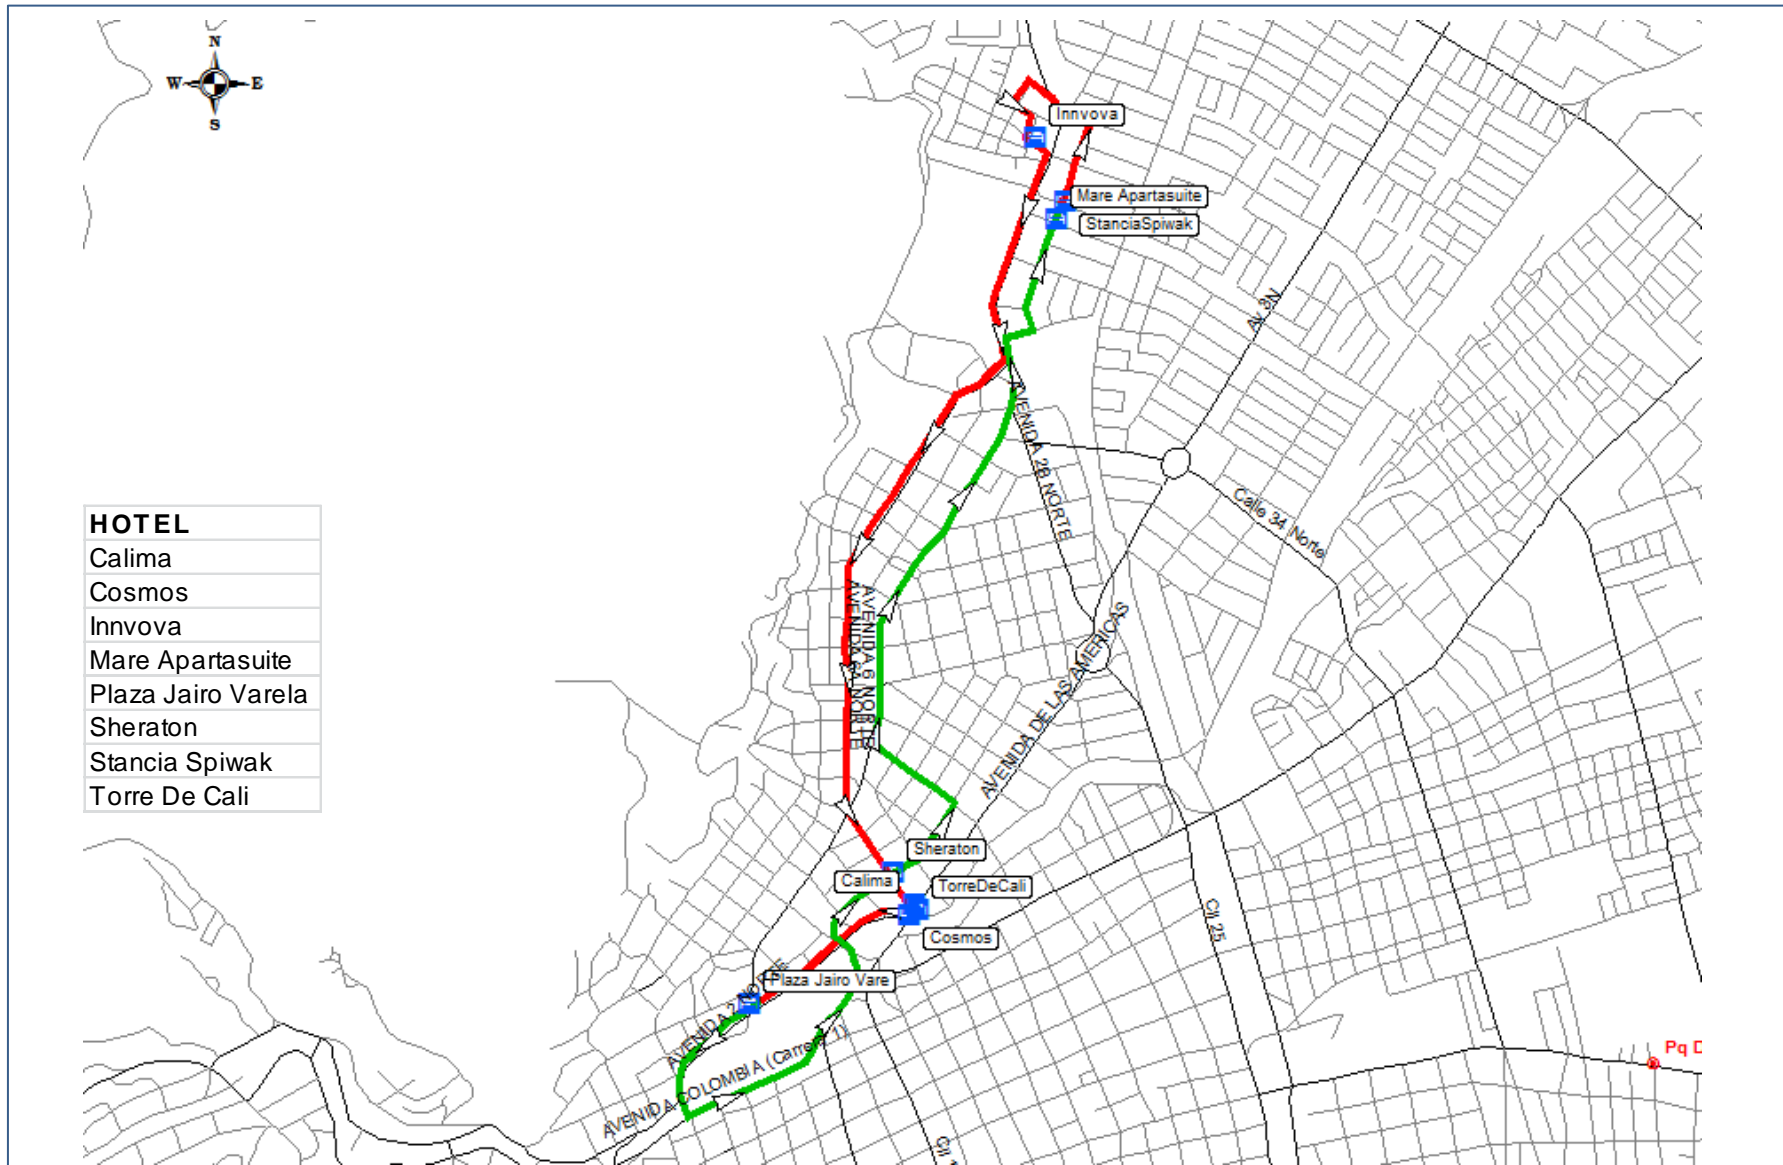

CONTENTS:

**NUMBER: 305**  
**ROUTE: CENTER – SOUTH**  
**EVENT: ATHLETES' NIGHT**

ATHLETES Y JUDGES

MAP:  
 3/7

HOTEL
Austral Hotel
Dann Cali
Dann Carlton
Haus
Intercontinental
Obelisco
Plaza Jairo Varela

ROUTE GUIDE  
AND ARRIVAL  
PLACES

REALIZED BY:

CONTENTS:

**NUMBER: 304**  
**ROUTE: ESTE**  
**EVENT: ATHLETES' NIGHT**  
ATHLETES Y JUDGES

MAP:

4/7

- HOTEL**
- Calima
  - Cosmos
  - Innova
  - Mare Apartasuite
  - Plaza Jairo Varela
  - Sheraton
  - Stancia Spiwak
  - Torre De Cali

### ROUTE GUIDE AND ARRIVAL PLACES

REALIZED BY:

MOVILIDAD  
SOSTENIBLE LTDA

CONTENTS:

**NUMBER: 306**  
**ROUTE: SOUTH**  
**EVENT: ATHLETES' NIGHT**  
ATHLETES Y JUDGES

MAP:

6/7