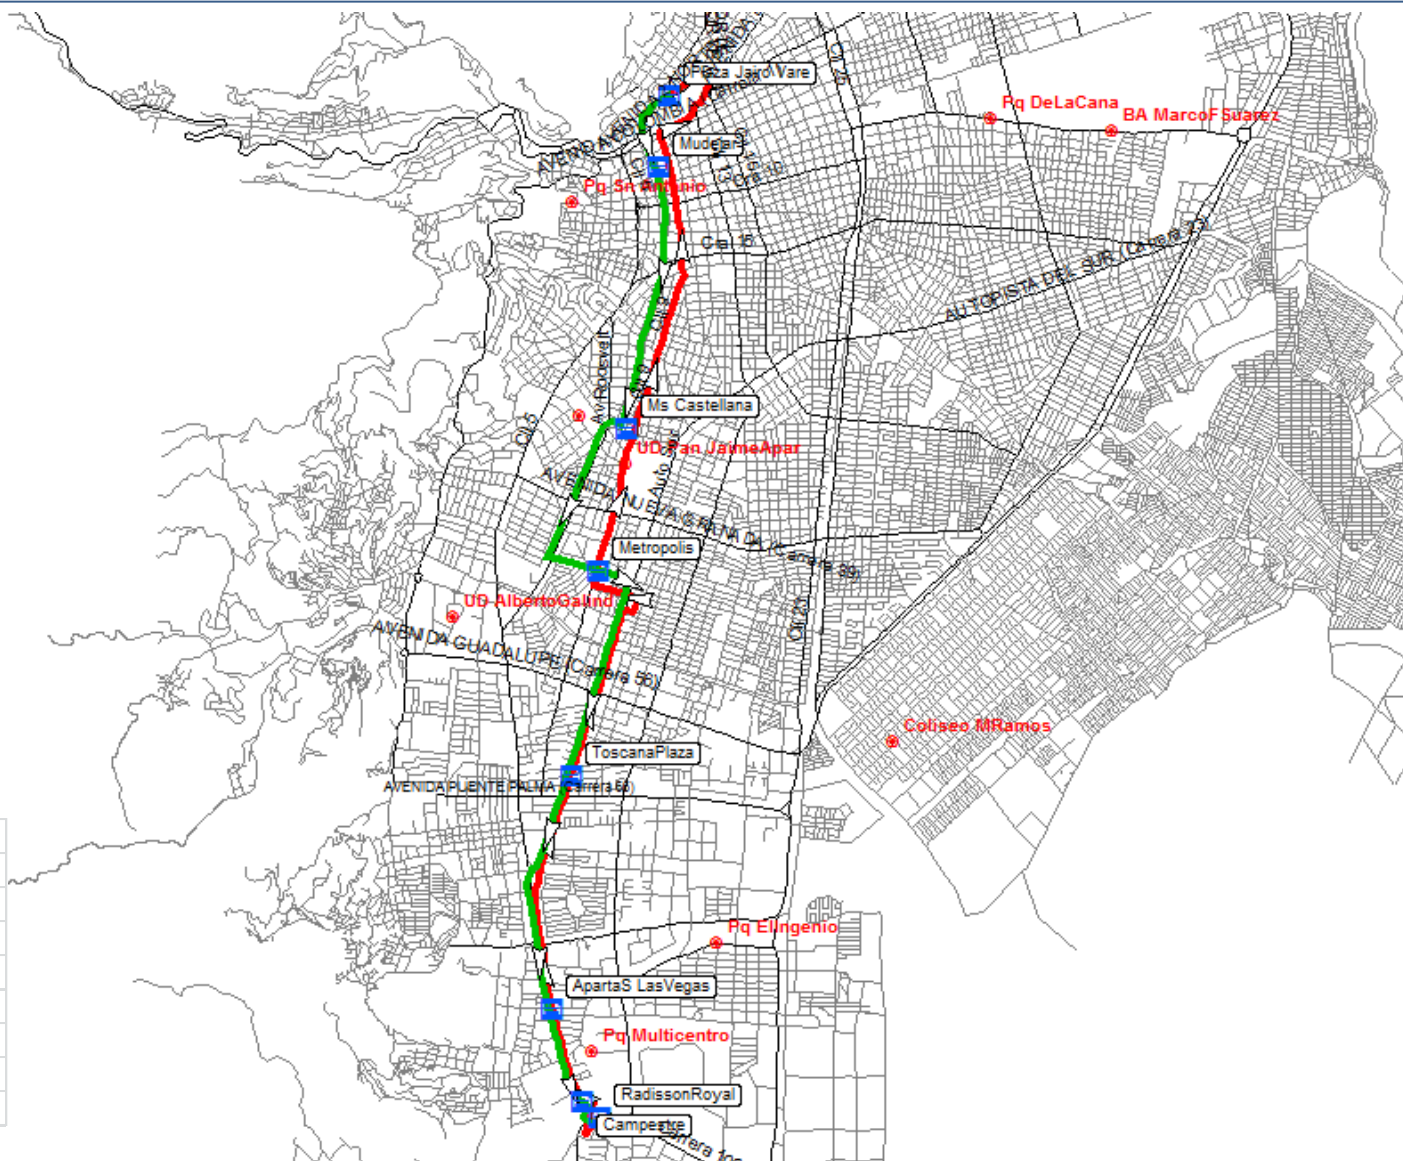

CONTENTS:

**NUMBER: 305**  
**ROUTE: CENTER – SOUTH**  
**EVENT: ATHLETES' NIGHT**

ATHLETES Y JUDGES

MAP:  
 3/7

HOTEL
Austral Hotel
Dann Cali
Dann Carlton
Haus
Intercontinental
Obelisco
Plaza Jairo Varela

ROUTE GUIDE  
AND ARRIVAL  
PLACES

REALIZED BY:

CONTENTS:

**NUMBER: 304**  
**ROUTE: ESTE**  
**EVENT: ATHLETES' NIGHT**  
ATHLETES Y JUDGES

MAP:

4/7

- HOTEL**
- Calima
  - Cosmos
  - Innova
  - Mare Apartasuite
  - Plaza Jairo Varela
  - Sheraton
  - Stancia Spiwak
  - Torre De Cali