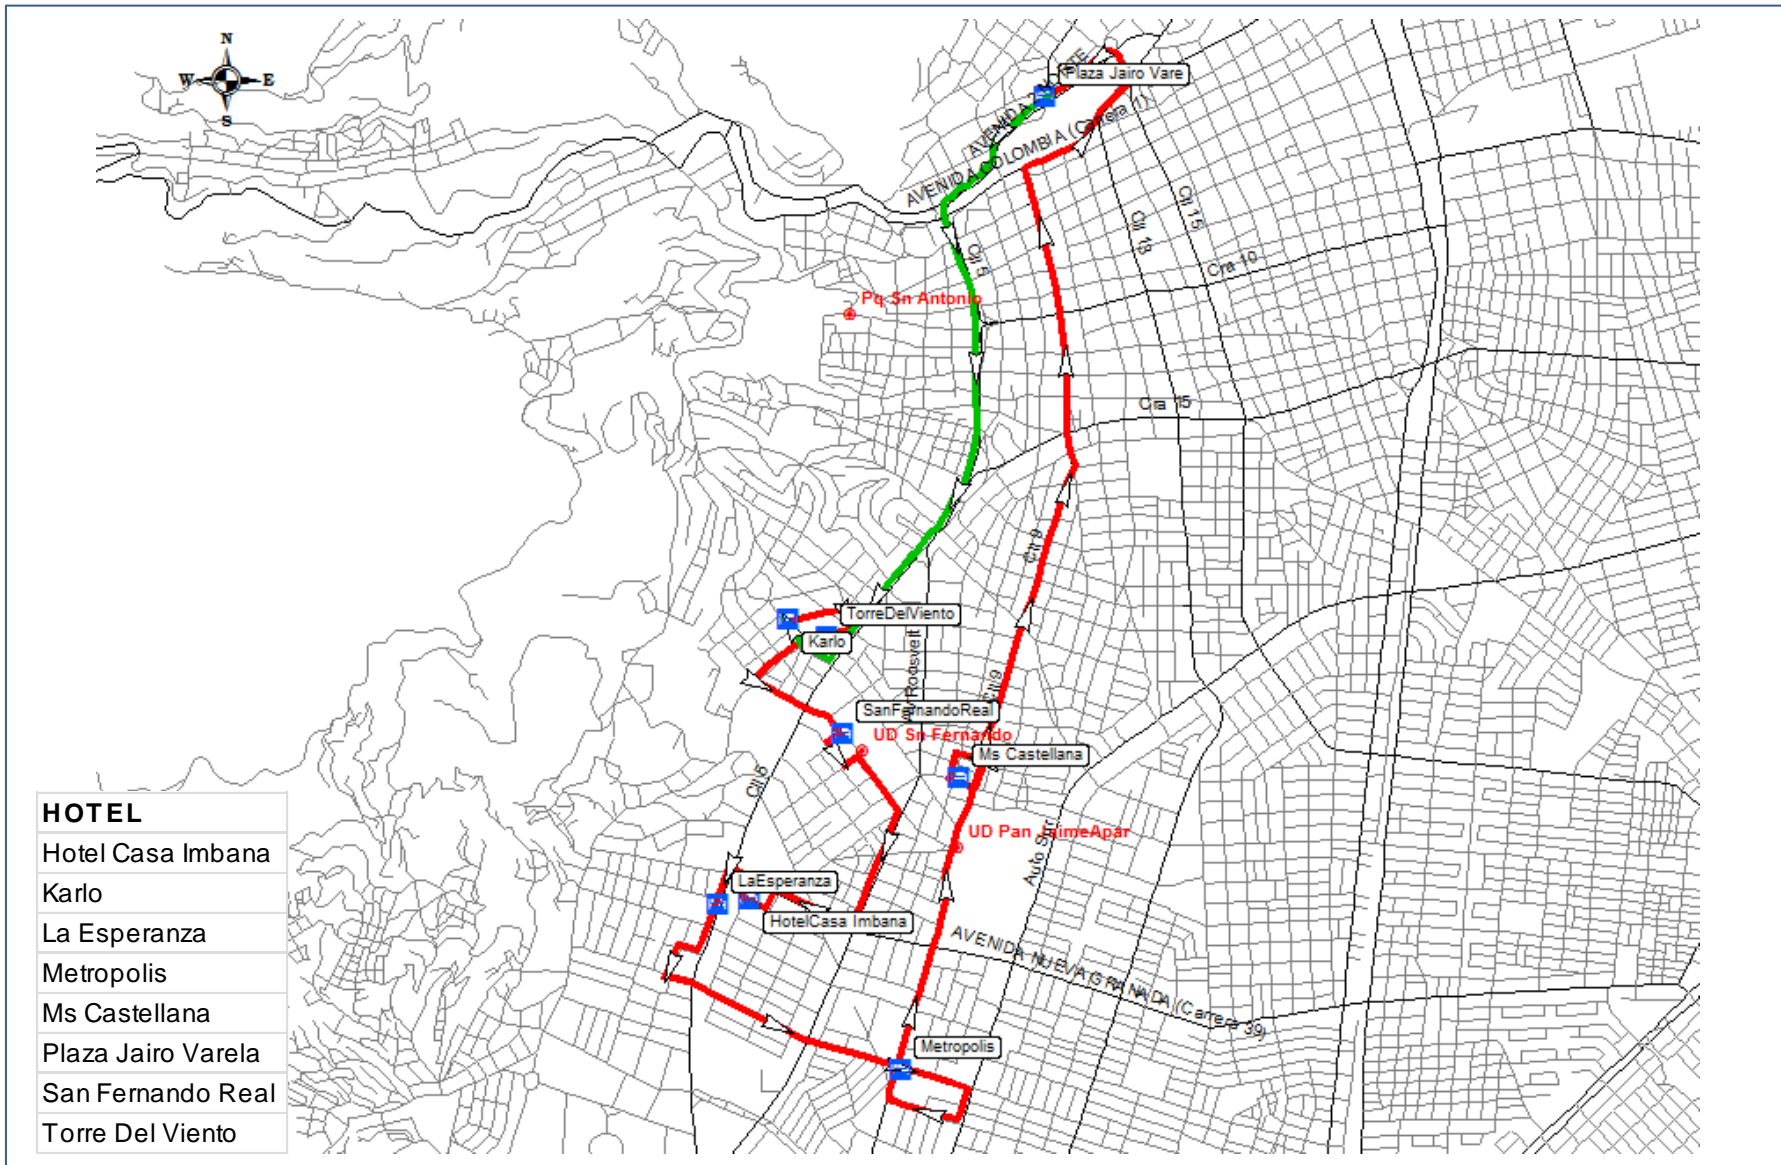

HOTEL
Americas
Apartahotel Del Río
Aqua Granada
Calima
Casa Sta Monica
Cosmos
Granada Real Hotel
Las Vegas Granada
Movich
Now
Plaza Jairo Varela
Sheraton
Torre De Cali

ROUTE GUIDE  
AND ARRIVAL  
PLACES

REALIZED BY:

MOVILIDAD  
SOSTENIBLE LTDA

CONTENTS:

**NUMBER: 302**  
**ROUTE: CENTER – NORTH**  
**EVENT: ATHLETES' NIGHT**

ATHLETES Y JUDGES

MAP:

2/7

**ROUTE GUIDE  
AND ARRIVAL  
PLACES**

CONTENTS:

**NUMBER: 305**  
**ROUTE: CENTER – SOUTH**  
**EVENT: ATHLETES' NIGHT**

ATHLETES Y JUDGES

MAP:  
 3/7

HOTEL
Austral Hotel
Dann Cali
Dann Carlton
Haus
Intercontinental
Obelisco
Plaza Jairo Varela

ROUTE GUIDE  
AND ARRIVAL  
PLACES

REALIZED BY:

CONTENTS:

**NUMBER: 304**  
**ROUTE: ESTE**  
**EVENT: ATHLETES' NIGHT**  
ATHLETES Y JUDGES

MAP:

4/7

- HOTEL**
- Calima
  - Cosmos
  - Innova
  - Mare Apartasuite
  - Plaza Jairo Varela
  - Sheraton
  - Stancia Spiwak
  - Torre De Cali