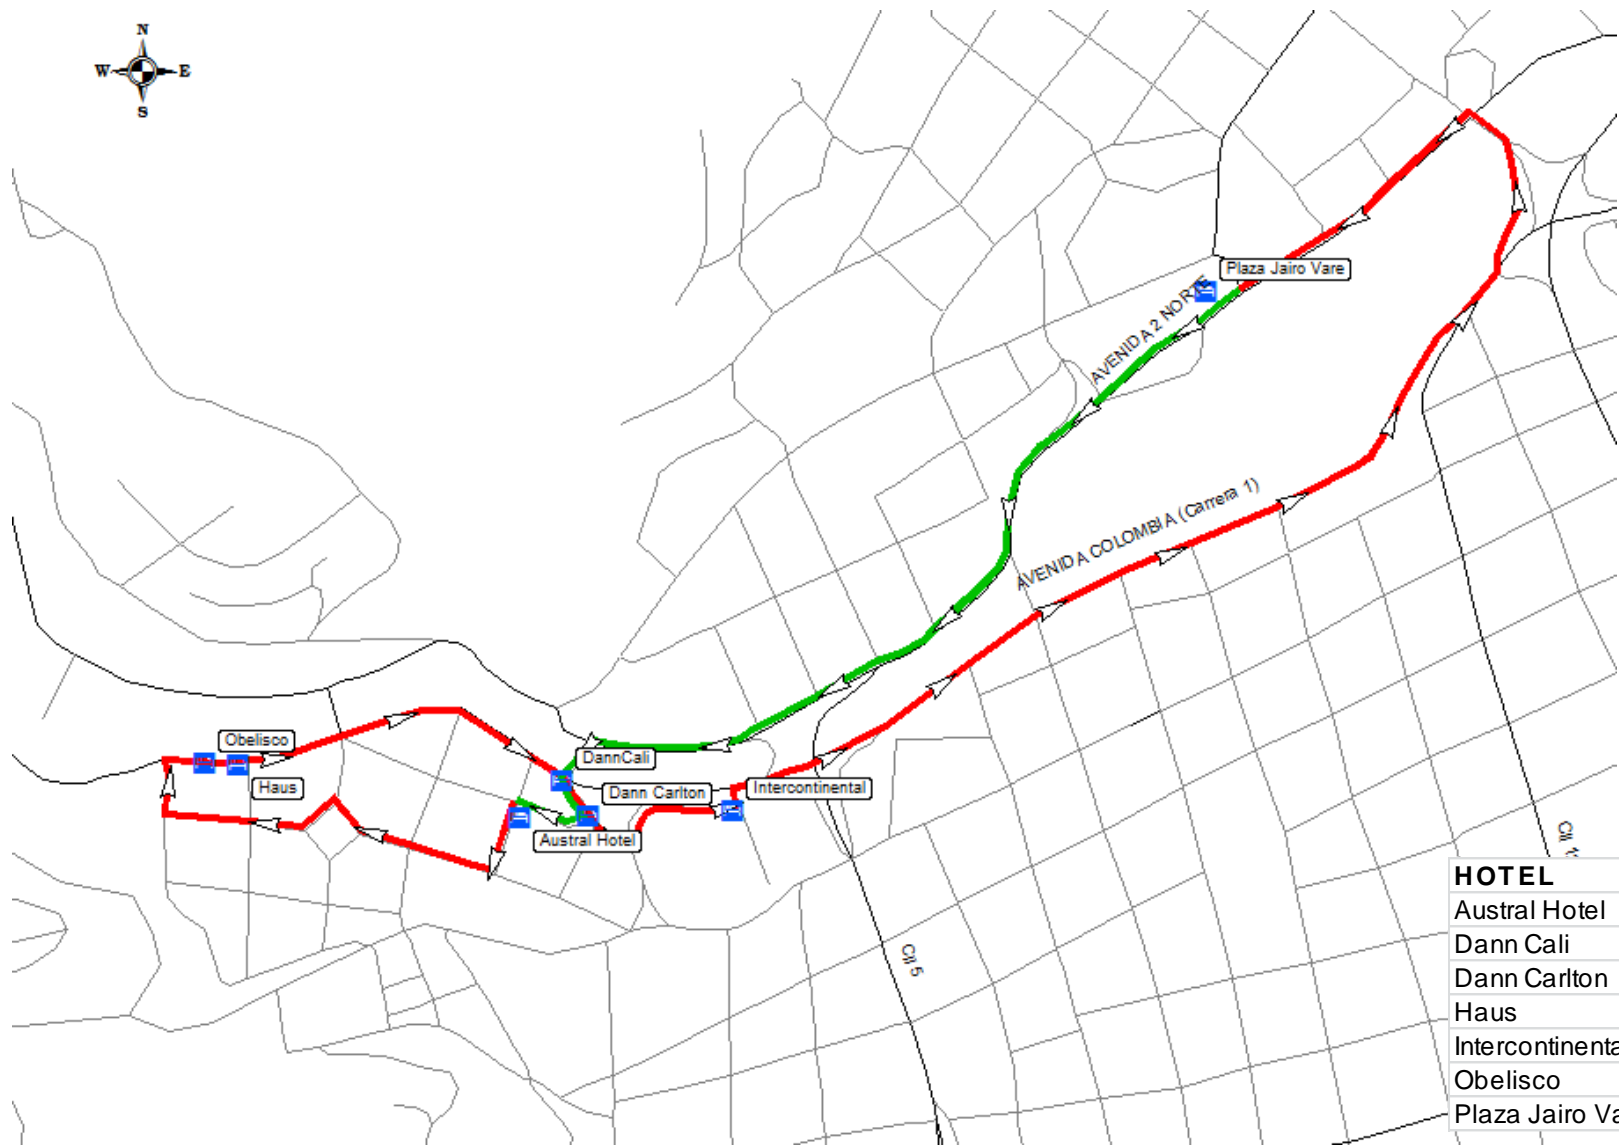

HOTEL
Americas
Apartahotel Del Río
Aqua Granada
Calima
Casa Sta Monica
Cosmos
Granada Real Hotel
Las Vegas Granada
Movich
Now
Plaza Jairo Varela
Sheraton
Torre De Cali

ROUTE GUIDE  
AND ARRIVAL  
PLACES

REALIZED BY:

MOVILIDAD  
SOSTENIBLE LTDA

CONTENTS:

**NUMBER: 302**  
**ROUTE: CENTER – NORTH**  
**EVENT: ATHLETES' NIGHT**

ATHLETES Y JUDGES

MAP:

2/7

**ROUTE GUIDE  
AND ARRIVAL  
PLACES**

CONTENTS:

**NUMBER: 305**  
**ROUTE: CENTER – SOUTH**  
**EVENT: ATHLETES' NIGHT**

ATHLETES Y JUDGES

MAP:  
 3/7

HOTEL
Austral Hotel
Dann Cali
Dann Carlton
Haus
Intercontinental
Obelisco
Plaza Jairo Varela